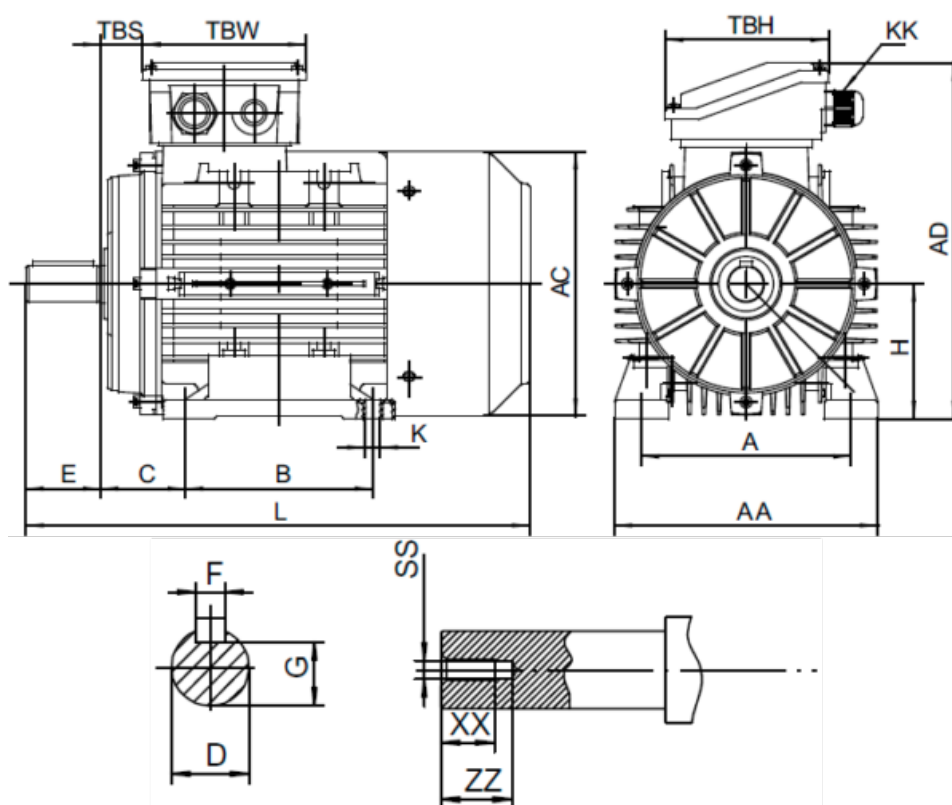

# Data Sheet

Article number: 2518004006128040

Description: Kleedrive T3A 132M1-6 4.0kw 900 rpm UL/CSA  
3x230/400V 50 HZ IP55 B3 Eff=86,8% Bimetal thermostat

## Measures

A = 216	F = 10	TBW = 118
AA = 260	G = 33	XX = 28
AC = Ø261	H = 132	ZZ = 37
AD = 323	KK = -	
B = 178	L = 498	
C = 89	SS = M12	
D = Ø38	TBH = 118	
E = 80	TBS = 36.5	